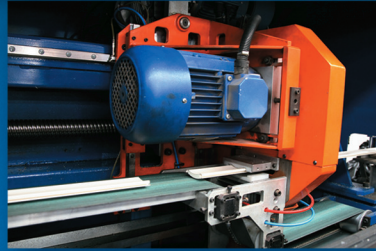

bart.it

TECNOSTIL

MESSINA:
Sede, Zona Ind.
98040 Giamporo - Pace del Mela (ME) - ITALY
TEL. +39 090 9384382 FAX +39 090 9384964
www.tecnstil.com - info@tecnstil.com

VERONA:
Filiale, Via Mischi, 8
37014 - Castelnuovo D.Garda (VR) - ITALY
TEL. +39 045 7575340 FAX +39 045 7575088
verona@tecnstil.com

Numero Verde
800 760 822

TAPPARELLE DI SICUREZZA IN ALLUMINIO E ACCIAIO
ALUMINIUM AND STEEL SAFETY - ROLLING SHUTTERS
VOLETS ROULANTS DE SÉCURITÉ EN ALUMINIUM ET ACIER

TECNOSTIL